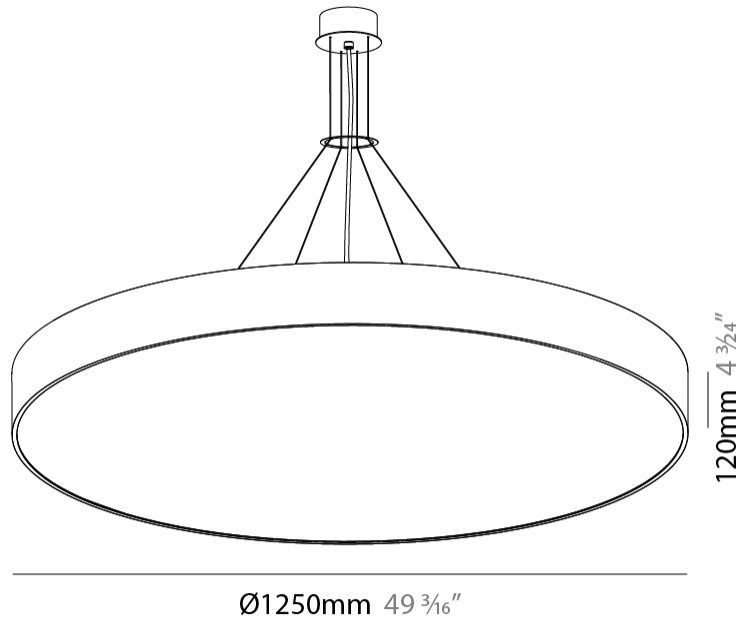

GENERAL

Series: Sign
Brand: Prolicht
Division: Architectural
Mounting Type: Suspension
Mounting Location: Ceiling
Subcategory: Pendant

PHYSICAL

Shape: Round
Diameter (mm): 1250
Diameter (in): 49 3/16
Height (mm): 120
Height (in): 4 3/4
Max. Overall Height (mm): 2120
Max. Overall Height (in): 83 7/16
Light Distribution: Direct
Weight (kg): 28.7
Weight (lbs): 63.27
Diffuser: PMMA - Opal
Fixture Finish: SSR / BKV / CWI / CRY / HAB / UFT / ITA / RUA / FTG / MYG / LOD / PUS / FRO / FUP / KIA / POP / BLS / SPG / MEY / GOH / GUM / CHC / COM / ABZ / JAG / OBR / MOS / ROR
Fixture Material: Extruded Aluminum / Steel
Cable Details: 2000mm or 6000mm Transparent Cable

ELECTRICAL

Lamp Type: LED (Zhaga Standard)
Input Wattage (W): 213.5
Total Output Wattage (W): 183
Dimming: Tri-Mode (Non-Dimming and Phase Dimming (120Vac only) and 0-10V Dimming)
Driver Included: Yes
Driver Location: Integrated
Driver Type: Constant Current - Universal
Driver Class: Class 1
Input Voltage (V): 120 - 277
Constant Current (MA): 500

LED

Color Temperature (°K): 2700 / 3000 / 3500 / 4000
Max. Delivered Lumen (lm): 18880 / 20306 / 20720
CRI: >80 CRI
Efficiency (%): 78
Lamp Life (hrs): 50000

OPTICAL

RATINGS AND CERTIFICATIONS

Certified By: Certified for North American Standards
IP rating: IP20