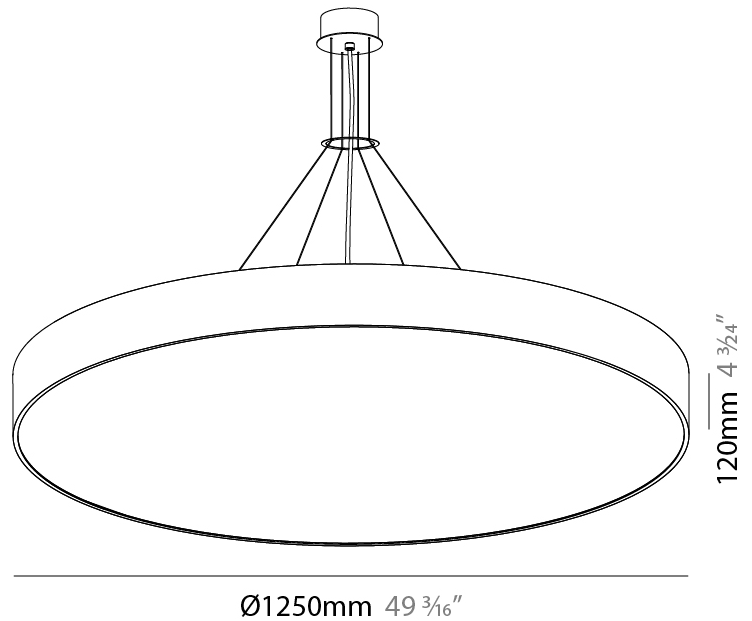

GENERAL

Series: Sign
Brand: Prolicht
Division: Architectural
Mounting Type: Suspension
Mounting Location: Ceiling
Subcategory: Pendant

PHYSICAL

Shape: Round
Diameter (mm): 1250
Diameter (in): 49 3/16
Height (mm): 120
Height (in): 4 3/4
Max. Overall Height (mm): 2120
Max. Overall Height (in): 83 7/16
Light Distribution: Direct / Indirect
Weight (kg): 27.386
Weight (lbs): 60.376
Diffuser: PMMA - Opal
Fixture Finish: SSR / BKV / CWI / CRY / HAB / UFT / ITA / RUA / FTG / MYG / LOD / PUS / FRO / FUP / KIA / POP / BLS / SPG / MEY / GOH / GUM / CHC / COM / ABZ / JAG / OBR / MOS / ROR
Fixture Material: Extruded Aluminum / Steel
Cable Details: 2000mm or 6000mm Transparent Cable

ELECTRICAL

Lamp Type: LED (Zhaga Standard)
Input Wattage (W): 213.5/55.8
Total Output Wattage (W): 183/48
Dimming: Tri-Mode (Non-Dimming and Phase Dimming (120Vac only) and 0-10V Dimming)
Driver Included: Yes
Driver Location: Integrated
Driver Type: Constant Current - Universal
Driver Class: Class 1 and Class 2
Input Voltage (V): 120 - 277
Constant Current (MA): 500/700

LED

Color Temperature (°K): 2700 / 3000 / 3500 / 4000
Max. Delivered Lumen (lm): 27290 / 29155 / 29750
CRI: >80 CRI
Efficiency (%): 0.86
Lamp Life (hrs): 50000

OPTICAL

RATINGS AND CERTIFICATIONS

Certified By: Certified for North American Standards
IP rating: IP20